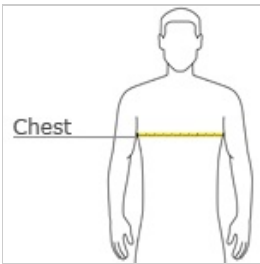

NuBlend® Pullover Hooded Sweatshirt. 996M

- 8-ounce, 50/50 cotton/poly NuBlend® pill-resistant fleece
- High stitch density for a smooth printing canvas
- Two-ply hood with grommets and dyed-to-match tipped and knotted draw cord
- 1x1 rib knit in cuffs and waistband
- Front pouch pocket
- Double-needle coverseamed neck, armholes and waistband
- Ash (formerly Birch)

front

back

HOW TO MEASURE

CHEST WIDTH

Measure under the arm and around the fullest part of the chest with arms down, keeping tape horizontal.

SIZE CHART

	S	M	L	XL	2XL	3XL
Chest	34-36	38-40	42-44	46-48	50-52	54-56