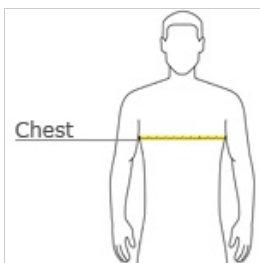

# Heavy Cotton™ 100% Cotton T-Shirt. 5000

- 5.3-ounce, 100% US cotton
- 99/1 cotton/poly (Ash)
- 90/10 cotton/poly (Sport Grey, Antique Cherry Red, Antique Irish Green, Antique Jade Dome, Antique Orange, Antique Sapphire)
- 50/50 cotton/poly (Blackberry, Dark Heather, Heather Military Green, Heather Navy, Heather Radiant Orchid, Heather Red, Heather Sapphire, Lilac, Midnight, Neon Blue, Neon Green, Russet, Sunset, Tweed, Safety Green, Safety Orange, Safety Pink, Graphite Heather)
- Non-topstitched, classic width, rib collar
- Taped neck and shoulders
- Recycled, high-performing black tear-away label
- Classic fit, seamless body

front

back

Due to the nature of 50/50 cotton/poly neon fabrics, special care must be taken throughout the printing process.  
 Please note: This product is transitioning from tear-away labels to recycled, high-performing black tear-away labels.  
 Your order may contain a combination of both labels.

## HOW TO MEASURE

**CHEST WIDTH**  
 Measure under the arm and around the fullest part of the chest with arms down, keeping tape horizontal.

## SIZE CHART

	S	M	L	XL	2XL	3XL	4XL	5XL
Chest	34-36	38-40	42-44	46-48	50-52	54-56	58-60	62-64